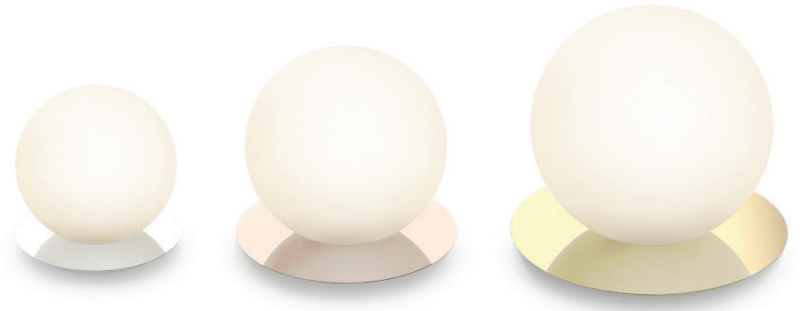

# BOLA SPHERE TABLE

## DESCRIPTION

The Bola Sphere Table series fuses an elegant blown opal glass sphere with a mirrored disc base in polished stainless steel to give the illusion of a floating orb in space. Taking its cues from the Bola Family Collection, the new table version brings this magical combination to a table surface, allowing for full range dimming and is available in 3 distinct globe sizes: 8" (20cm), 10" (25.5cm), and 12" (30.5cm). Its mating base is available in 3 corresponding diameters: 9.5" (24cm), 12" (30.5cm), and 14" (36cm) in 4 exquisite finishes: chrome, brass, rose gold and gunmetal. Each finish provides a distinct personality for any residential, contract, or hospitality environment. Bola Sphere Table is now available with a larger 16" (40cm) globe!

## FINISHES

BOLA SPHERE