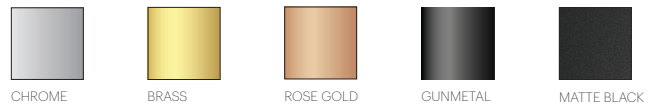

FINISHES

BOLA SPHERE